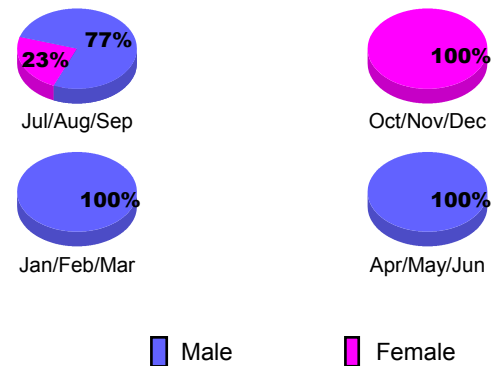

Club Results 2012-2013

Goal, New, Dropped, Gain/Loss

YTD Status Quo Clubs 2012-2013

Status Quo Clubs Compared to Status Quo Members

Club Gain/Loss 2012-2013

MEMBERSHIP

Month	Net Memb Goal	Actual New Memb	Actual Dropped Memb	Gain/Loss of Memb
2012-2013				
Jul/Aug/Sep	-5	13	20	-7
Oct/Nov/Dec	5	24	30	-6
Jan/Feb/Mar	5	21	19	2
Apr/May/June	20	30	32	-2
Totals	25	88	101	-13

Membership Results 2012-2013

Goal, New, Dropped, Gain/Loss

Gender Comparison 2012-2013

Membership Gain/Loss 2012-2013