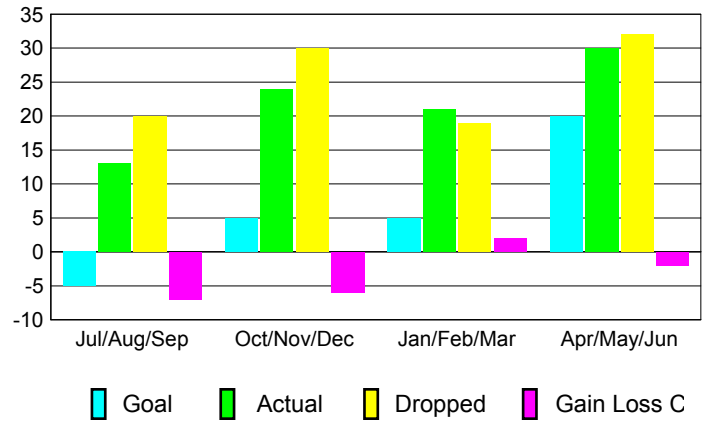

GMT: **TERRY GRAHAM**

Location: **ONTARIO**

GMT CA: **2**

CLUBS

Month	New Club Goal	Actual New Clubs	Actual Dropped Clubs	Gain/Loss of Clubs
2012-2013				
Jul/Aug/Sep	0	0	0	0
Oct/Nov/Dec	0	0	0	0
Jan/Feb/Mar	0	0	0	0
Apr/May/June	1	0	0	0
Totals	1	0	0	0

Club Results 2012-2013

Goal, New, Dropped, Gain/Loss

YTD Status Quo Clubs 2012-2013

Status Quo Clubs Compared to Status Quo Members

Club Gain/Loss 2012-2013

MEMBERSHIP

Month	Net Memb Goal	Actual New Memb	Actual Dropped Memb	Gain/Loss of Memb
2012-2013				
Jul/Aug/Sep	-5	13	20	-7
Oct/Nov/Dec	5	24	30	-6
Jan/Feb/Mar	5	21	19	2
Apr/May/June	20	30	32	-2
Totals	25	88	101	-13

Membership Results 2012-2013

Goal, New, Dropped, Gain/Loss

Gender Comparison 2012-2013

Membership Gain/Loss 2012-2013